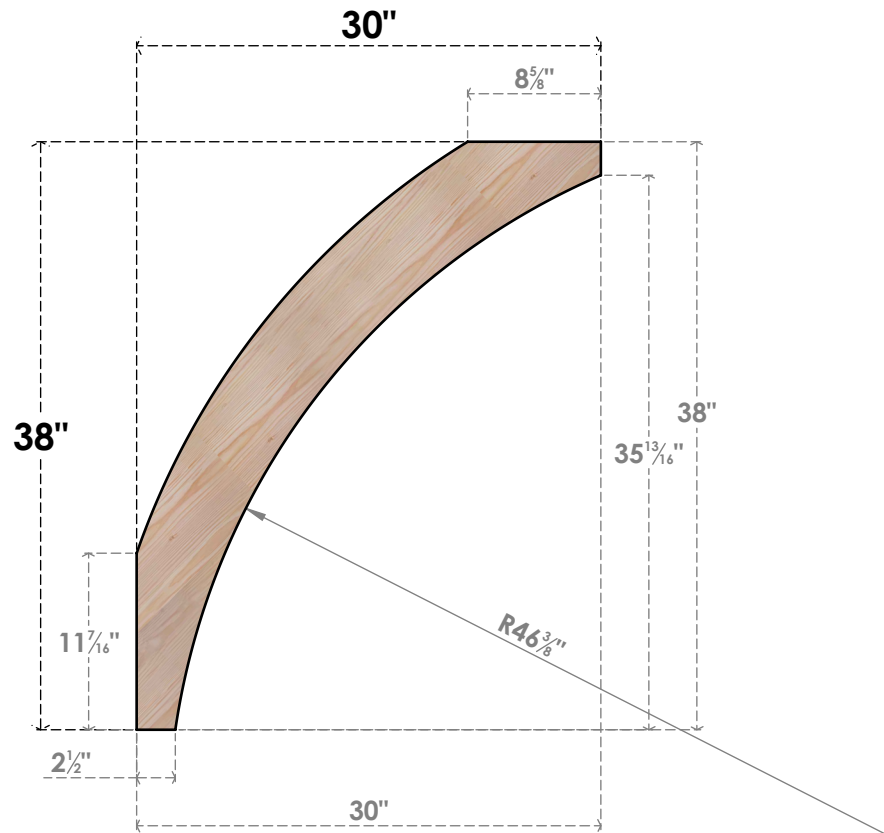

BRC04X30X38THR00SDF

3 1/2"W X 30"D X 38"H THORTON SMOOTH BRACE, DOUGLAS FIR

SIDE

FRONT

EKENA MILLWORK
 2300 WEST MAIN ST.
 CLARKSVILLE, TX 75426
 TOLL FREE: 866-607-0453
 WWW.EKENAMILLWORK.COM

NOTES

1. INSTALLATION TO BE COMPLETED IN ACCORDANCE WITH MANUFACTURER'S SPECIFICATIONS.
2. DRAWING MAY NOT BE TO SCALE
3. THIS DRAWING IS INTENDED FOR DESIGN AND PLANNING PURPOSES ONLY.
4. ALL INFORMATION CONTAINED HEREIN WAS CURRENT AT THE TIME OF DEVELOPMENT BUT MUST BE REVIEWED AND APPROVED BY THE PRODUCT MANUFACTURER TO BE CONSIDERED ACCURATE.
5. PRODUCTS ARE NOT KILN DRIED. THIS ITEM IS UNIQUE AND WILL CONTAIN THE NATURAL VARIATIONS THAT THE WOOD SPECIES OFFERS. THIS MAY RESULT IN VARIATIONS UP TO 1/4"