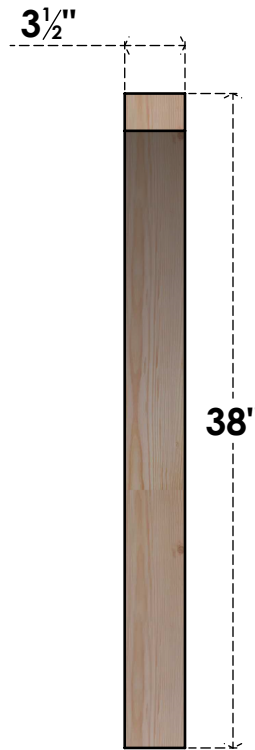

BRC04X30X38THR00SDF

3 1/2"W X 30"D X 38"H THORTON SMOOTH BRACE, DOUGLAS FIR

SIDE

FRONT

EKENA MILLWORK
 2300 WEST MAIN ST.
 CLARKSVILLE, TX 75426
 TOLL FREE: 866-607-0453
 WWW.EKENAMILLWORK.COM

NOTES

1. INSTALLATION TO BE COMPLETED IN ACCORDANCE WITH MANUFACTURER'S SPECIFICATIONS.
2. DRAWING MAY NOT BE TO SCALE
3. THIS DRAWING IS INTENDED FOR DESIGN AND PLANNING PURPOSES ONLY.
4. ALL INFORMATION CONTAINED HEREIN WAS CURRENT AT THE TIME OF DEVELOPMENT BUT MUST BE REVIEWED AND APPROVED BY THE PRODUCT MANUFACTURER TO BE CONSIDERED ACCURATE.
5. PRODUCTS ARE NOT KILN DRIED. THIS ITEM IS UNIQUE AND WILL CONTAIN THE NATURAL VARIATIONS THAT THE WOOD SPECIES OFFERS. THIS MAY RESULT IN VARIATIONS UP TO 1/4"